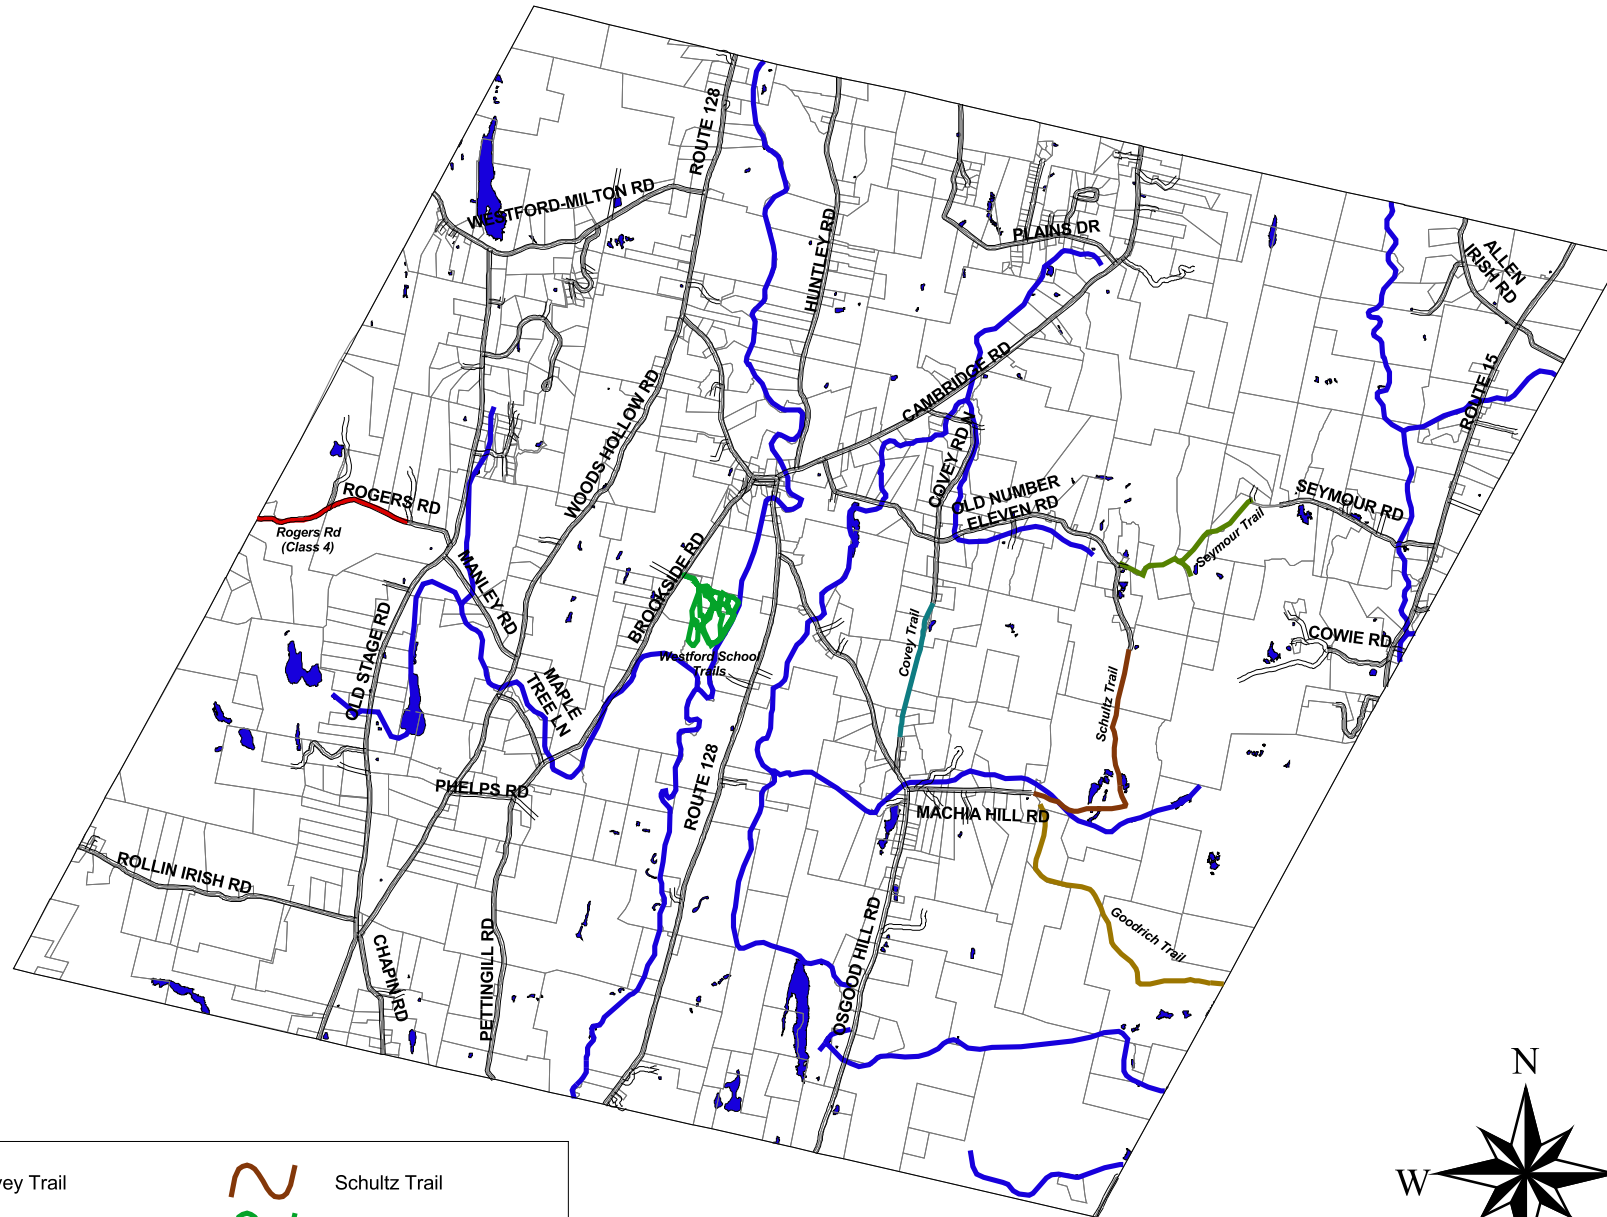

# Westford Public Trails

	Covey Trail		Schultz Trail
	Phelps Trail		Westford School trails
	Goodrich Trail		Seymour Trail
	Rogers Rd Trail (Class 4)		